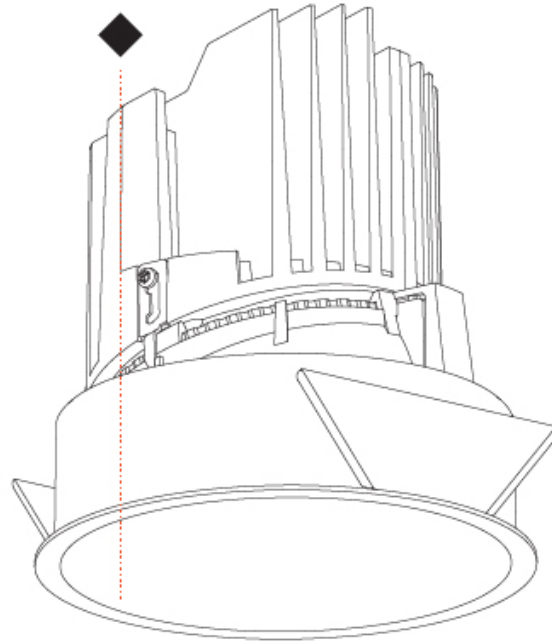

BIONIQ ROUND DEEP RECESSED

A35287-

PROJECT

TYPE

SPECIFIER

QUANTITY

DATE

A