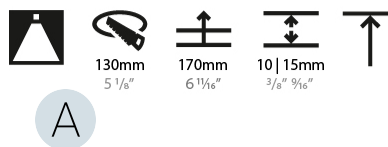

PHYSICAL

Shape: Round
Diameter (mm): 139
Diameter (in): 5 1/2
Height (mm): 151
Height (in): 5 15/16
Ceiling Thickness (mm): 10 / 12.5 / 15
Ceiling Thickness (in): 3/8 or 1/2 or 9/16
Min. Recessing Depth (mm): 170
Min. Recessing Depth (in): 6 11/16
Light Distribution: Downlight
Weight (kg): 0.946
Weight (lbs): 2.09
Fixture Finish: SSR / BKV / CWI / CRY / HAB / UFT / ITA / RUA / FTG / MYG / LOD / PUS / FRO / FUP / KIA / POP / BLS / SPG / MEY / GOH / GUM / CHC / COM / ABZ / JAG / OBR / MOS / ROR
Fixture Material: Aluminum Die Cast
Cut-out Measurements: 130mm / 5 1/8"

ELECTRICAL

Lamp Type: LED (Zhaga Standard)
Input Wattage (W): 13.2 / 16.5
Total Output Wattage (W): 12 / 14
Dimming: Tri-Mode (Non-Dimming and Phase Dimming (120Vac only) and 0-10V Dimming)
Driver Included: No
Driver Location: Recessed Housing
Driver Type: Constant Current - Universal
Driver Class: Class 2
Housing: See components
Input Voltage (V): 120 - 277
Constant Current (MA): 350

LED

Number of LEDs: 1
Color Temperature (°K): 2700 / 3000 / 3500 / 4000
Max. Delivered Lumen (lm): 810 / 900 / 970 / 990
Nominal Lumen (lm): 960 / 1070 / 1156 / 1180
CRI: >90 CRI
Efficiency (%): 0.905
Lamp Life (hrs): 50000

OPTICAL

Reflector: 10

RATINGS AND CERTIFICATIONS

Certified By: Certified for North American Standards
IP rating: IP54